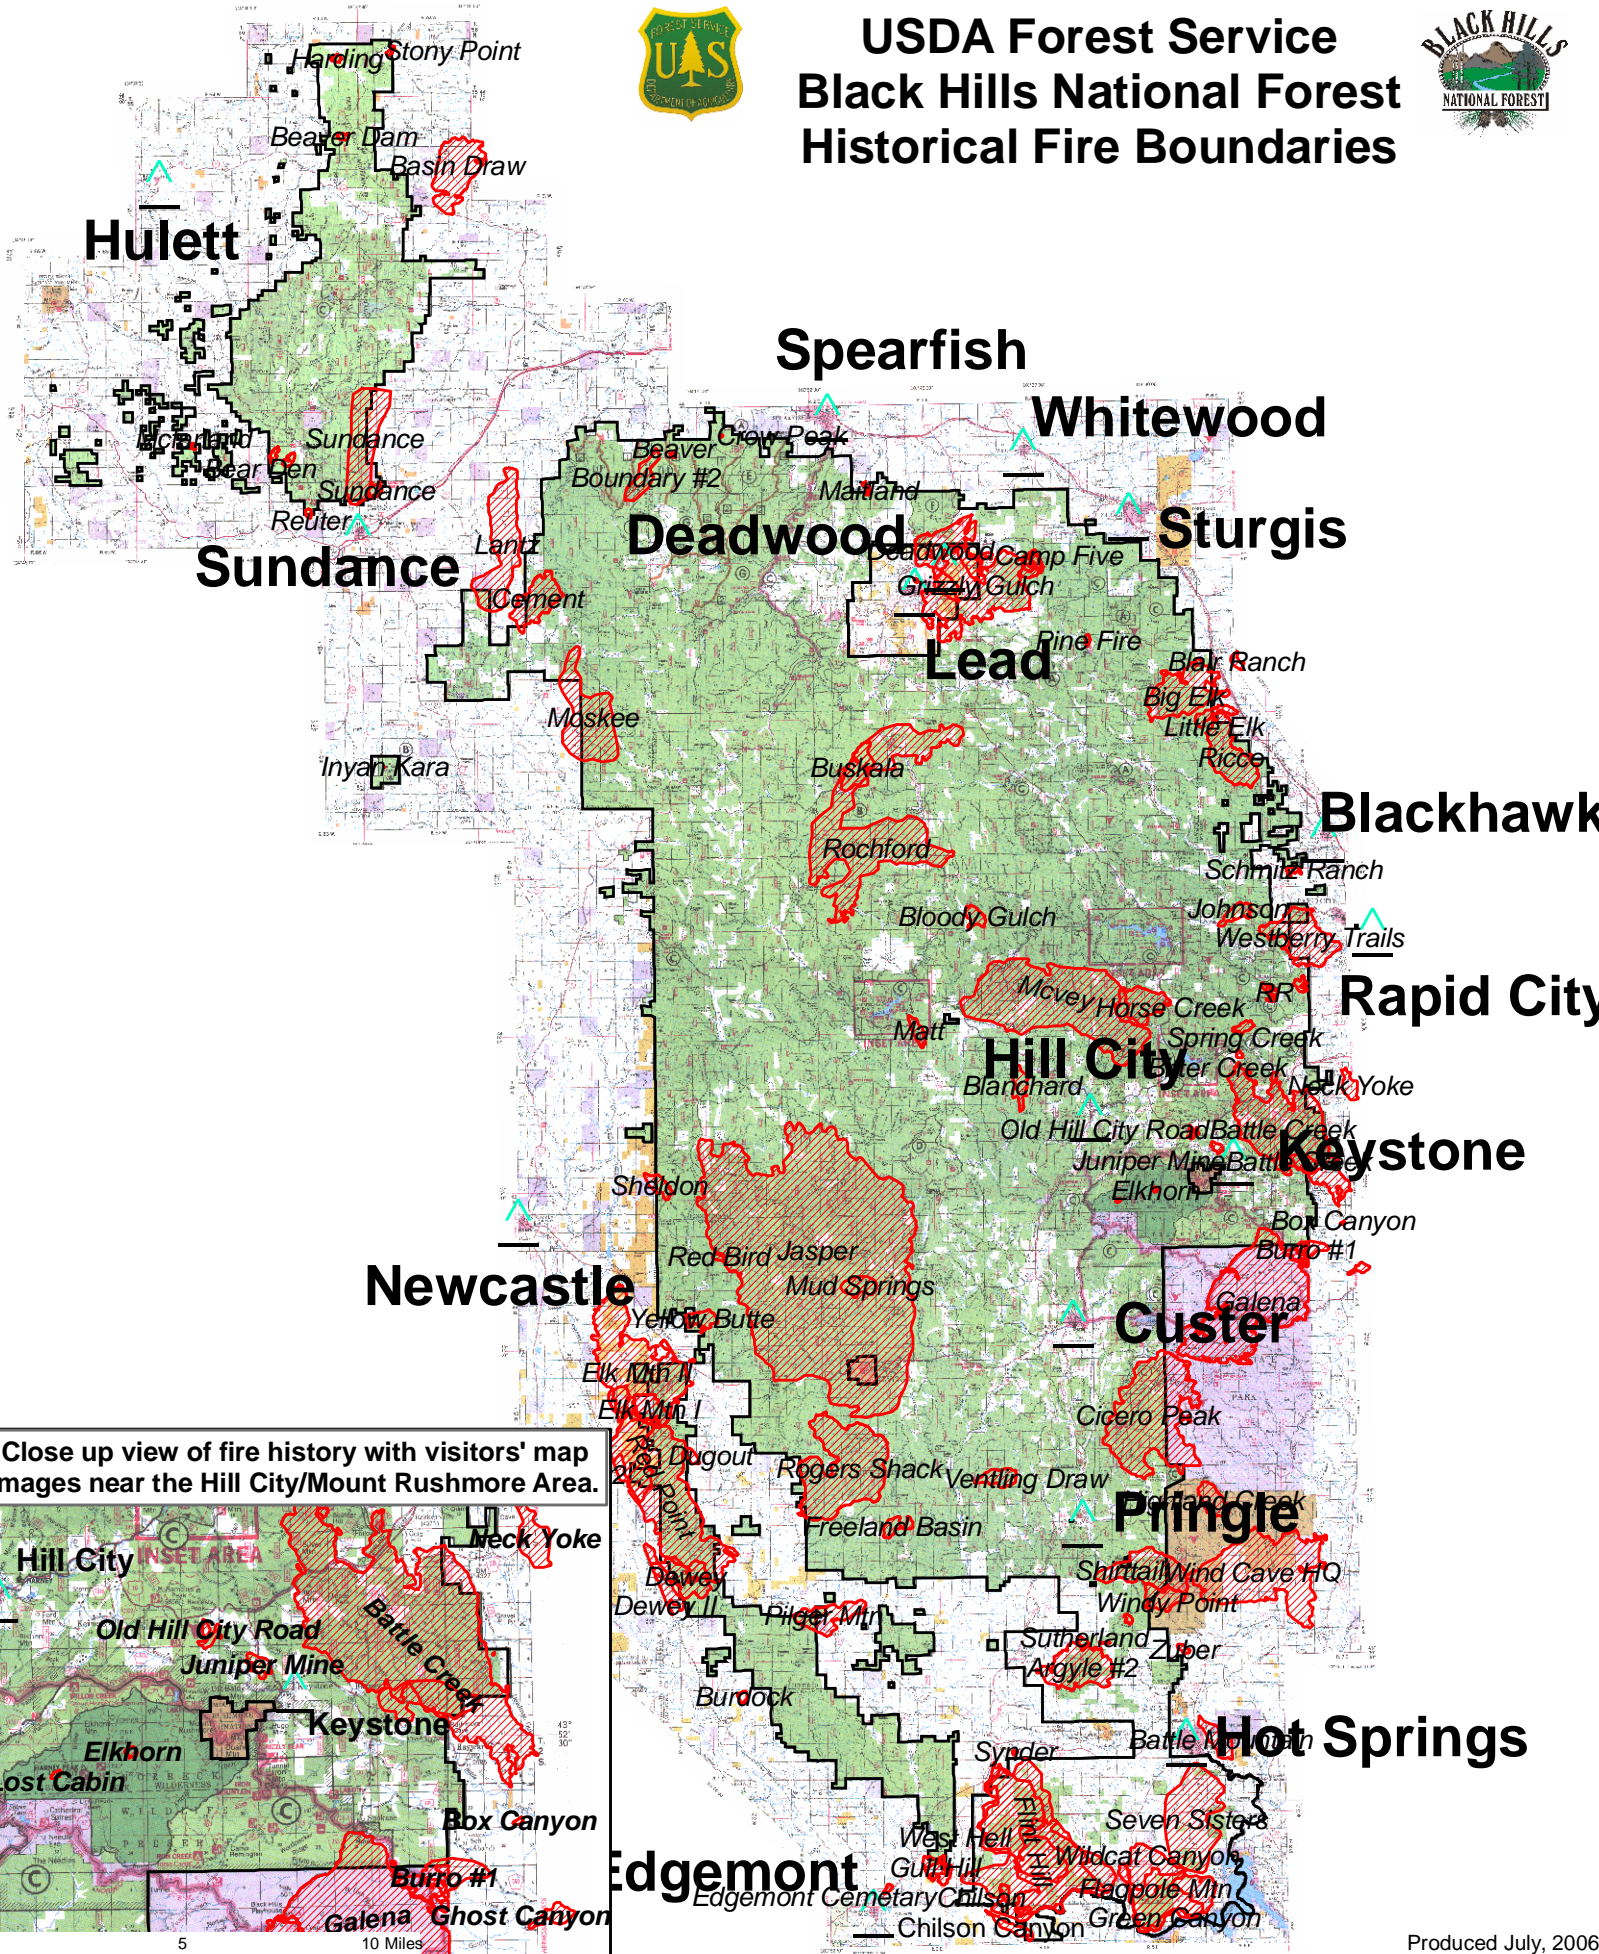

USDA Forest Service Black Hills National Forest Historical Fire Boundaries

Close up view of fire history with visitors' map images near the Hill City/Mount Rushmore Area.